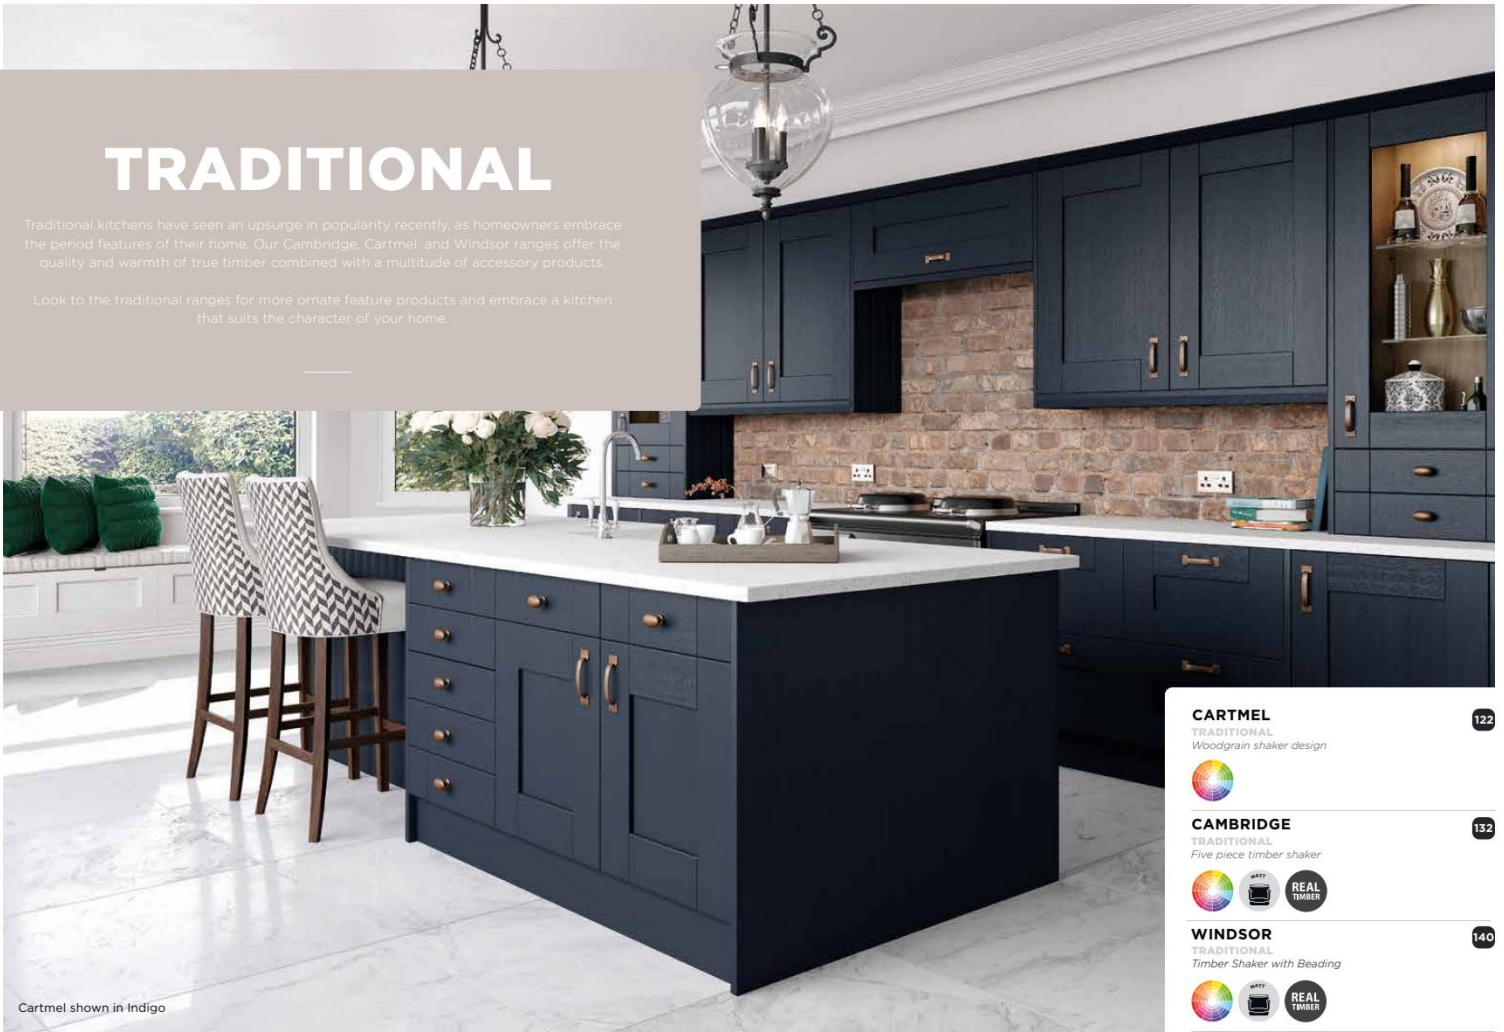

TRADITIONAL

Traditional kitchens have seen an upsurge in popularity recently, as homeowners embrace the period features of their home. Our Cambridge, Cartmel, and Windsor ranges offer the quality and warmth of true timber combined with a multitude of accessory products.

Look to the traditional ranges for more ornate feature products and embrace a kitchen that suits the character of your home.

Cartmel shown in Indigo

CARTMEL TRADITIONAL Woodgrain shaker design	122
CAMBRIDGE TRADITIONAL Five piece timber shaker	132
WINDSOR TRADITIONAL Timber Shaker with Beading	140