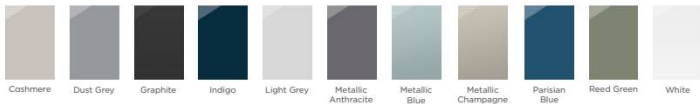

LASTRA Super matt slab

pg 46