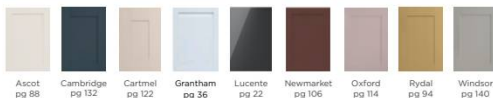

THE CONTOUR COLLECTION

pg 146

OUR PAINT TO ORDER RANGES

11

PLATINUM

KITCHENS • BEDROOMS • MEDIA WALLS

VISIT

www.platinumkb.co.uk