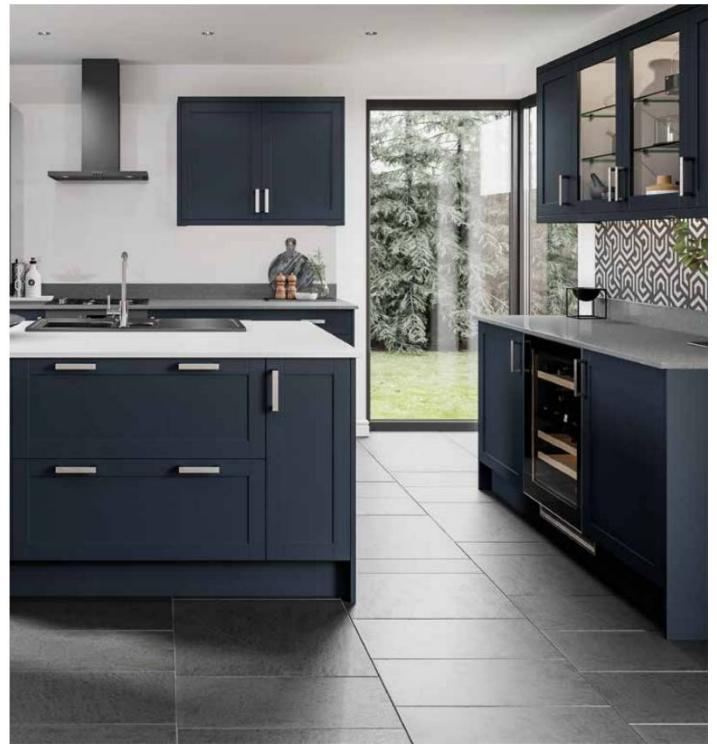

105

PLATINUM

KITCHENS • BEDROOMS • MEDIA WALLS

VISIT

www.platinumkb.co.uk