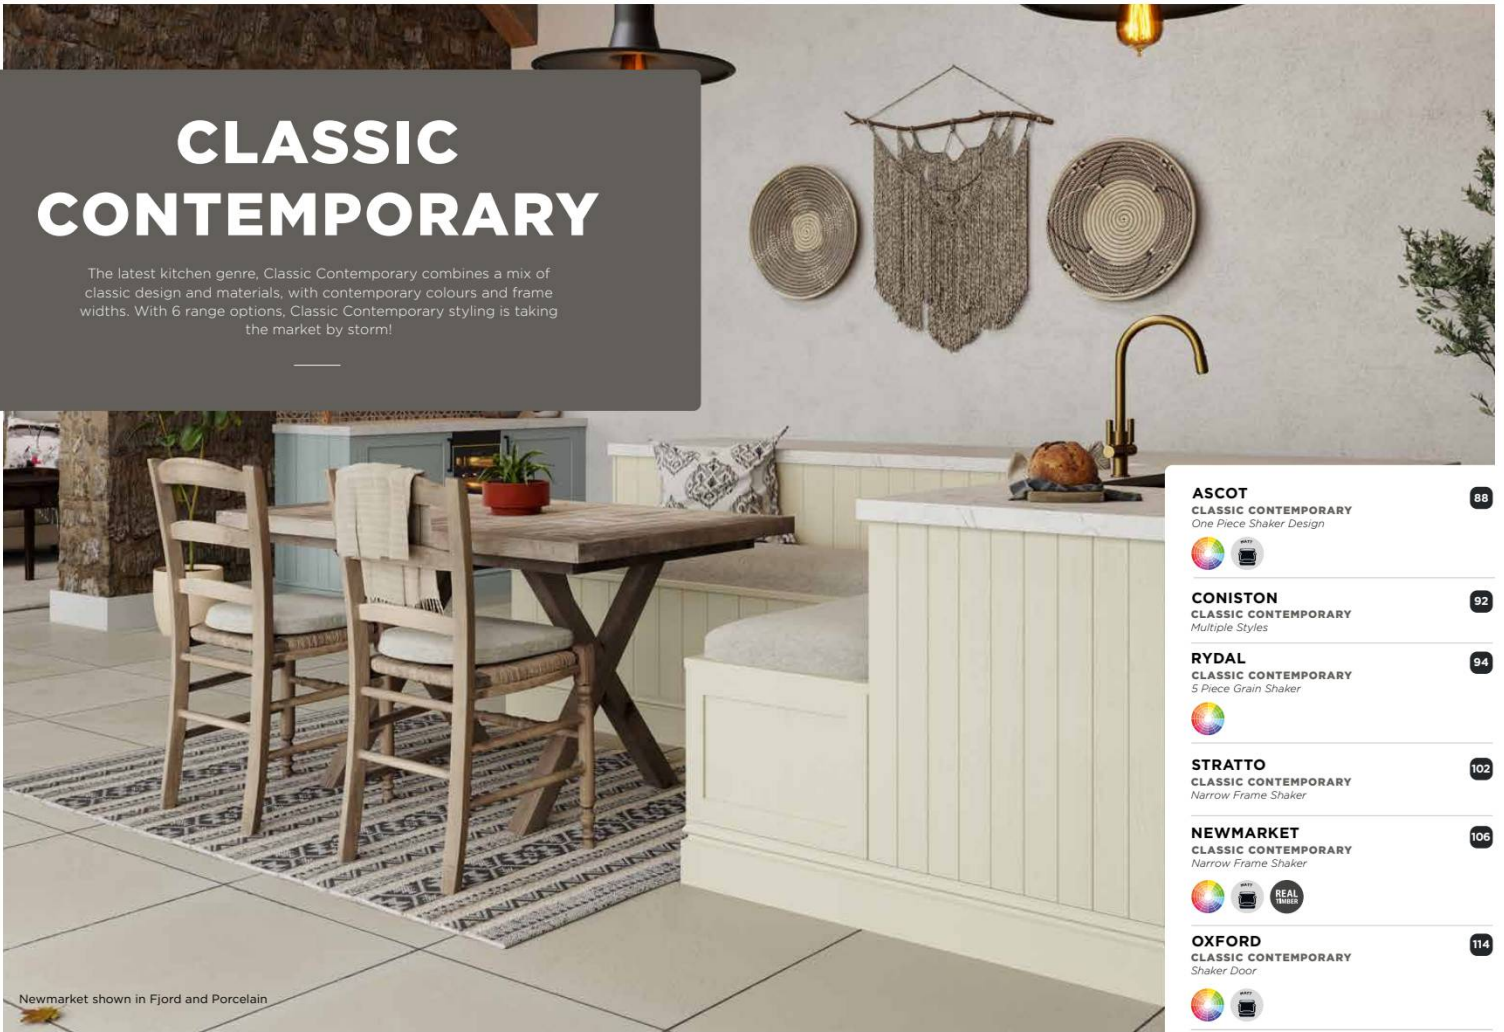

The latest kitchen genre, Classic Contemporary combines a mix of classic design and materials, with contemporary colours and frame widths. With 6 range options, Classic Contemporary styling is taking the market by storm!