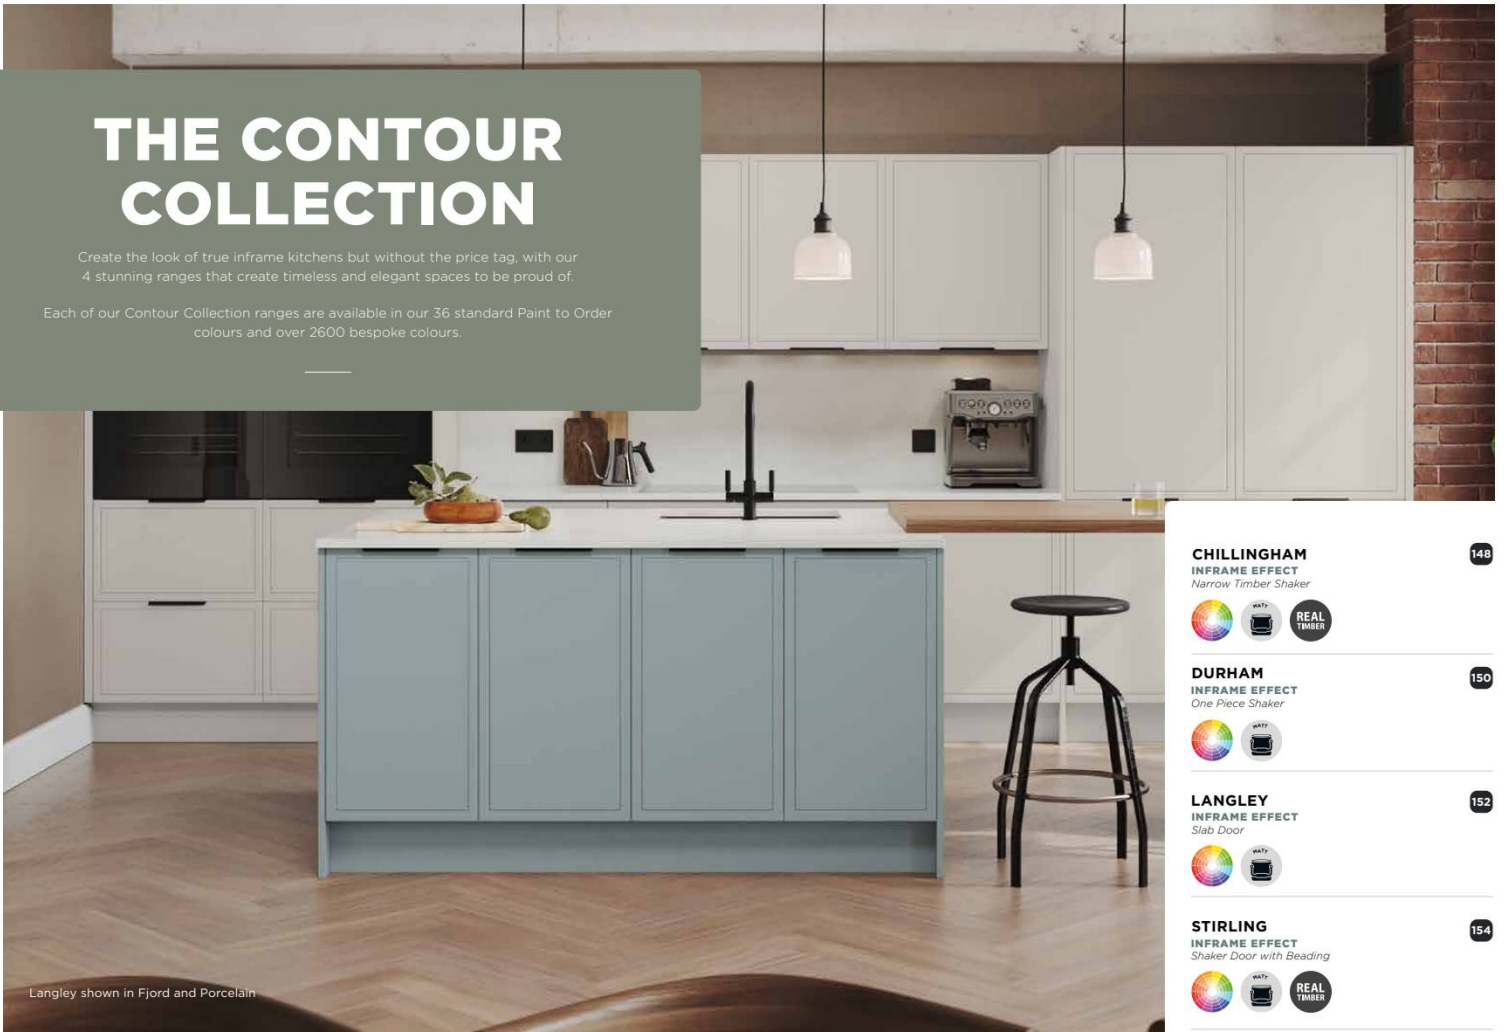

THE CONTOUR COLLECTION

Create the look of true inframe kitchens but without the price tag, with our 4 stunning ranges that create timeless and elegant spaces to be proud of.

Each of our Contour Collection ranges are available in our 36 standard Paint to Order colours and over 2600 bespoke colours.

Langley shown in Fjord and Porcelain

- **CHILLINGHAM**
  INFRAME EFFECT
  Narrow Timber Shaker

  148
- **DURHAM**
  INFRAME EFFECT
  One Piece Shaker

  150
- **LANGLEY**
  INFRAME EFFECT
  Slab Door

  152
- **STIRLING**
  INFRAME EFFECT
  Shaker Door with Beading

  154