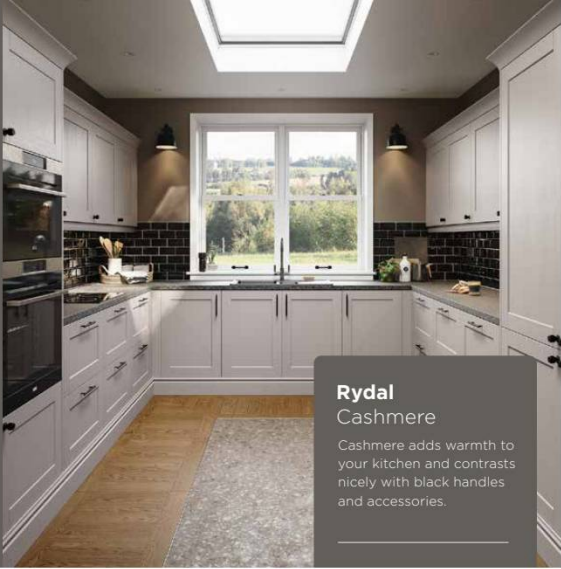

Rydal
Cashmere

Cashmere adds warmth to your kitchen and contrasts nicely with black handles and accessories.