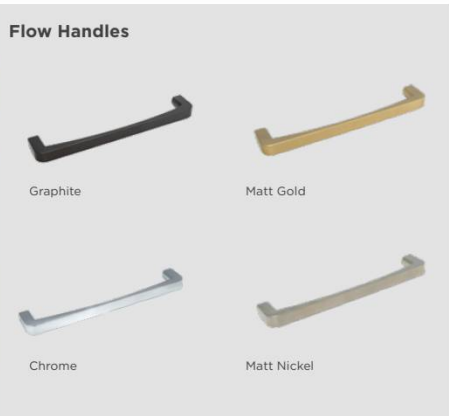

1. Dynamic Under Sink Pull Out
2. Integrated Bin
3. Elite 150mm Pull Out Base
4. Elite 300mm Pull Out Base
5. Carbon Fibre Cutlery Tray
6. Scoop Cutlery Tray

163

PLATINUM

KITCHENS • BEDROOMS • MEDIA WALLS

VISIT

www.platinumkb.co.uk

BAR HANDLES

Knurled Bar Handles

- Top to Bottom
 1. Brushed Satin Nickel
 2. Brushed Satin Brass
 3. Matt Black

Knurled Knob Handles see **pg173**

164

<p>D-Lite</p>  <p>Matt Gold</p>  <p>Chrome</p>	 <p>Matt Black</p>  <p>Matt Nickel</p>	 <p>Antique Copper</p>
<p>Half Moon Bar</p>  <p>Brushed Steel</p>	<p>Round End Bar</p>  <p>Brushed Steel</p>	<p>Massiv Block End</p>  <p>Brushed Steel</p>
<p>Flat End T Bar</p>  <p>Brushed Steel</p>	<p>Square Bar</p>  <p>Brushed Steel</p>	<p>Precision</p>  <p>Brushed Steel</p>
<p>Bow Plus T Bar</p>  <p>Brushed Steel</p>	<p>Pointed Bow T Bar</p>  <p>Brushed Steel</p>	<p>Bow T Bar</p>  <p>Brushed Steel</p>

165

BAR HANDLES

166

Linder Handles

Available in three colours, Linder handles are well suited to both traditional and modern kitchen styles.

1. Brushed Steel
2. Graphite
3. Matt Gold

167

PLATINUM