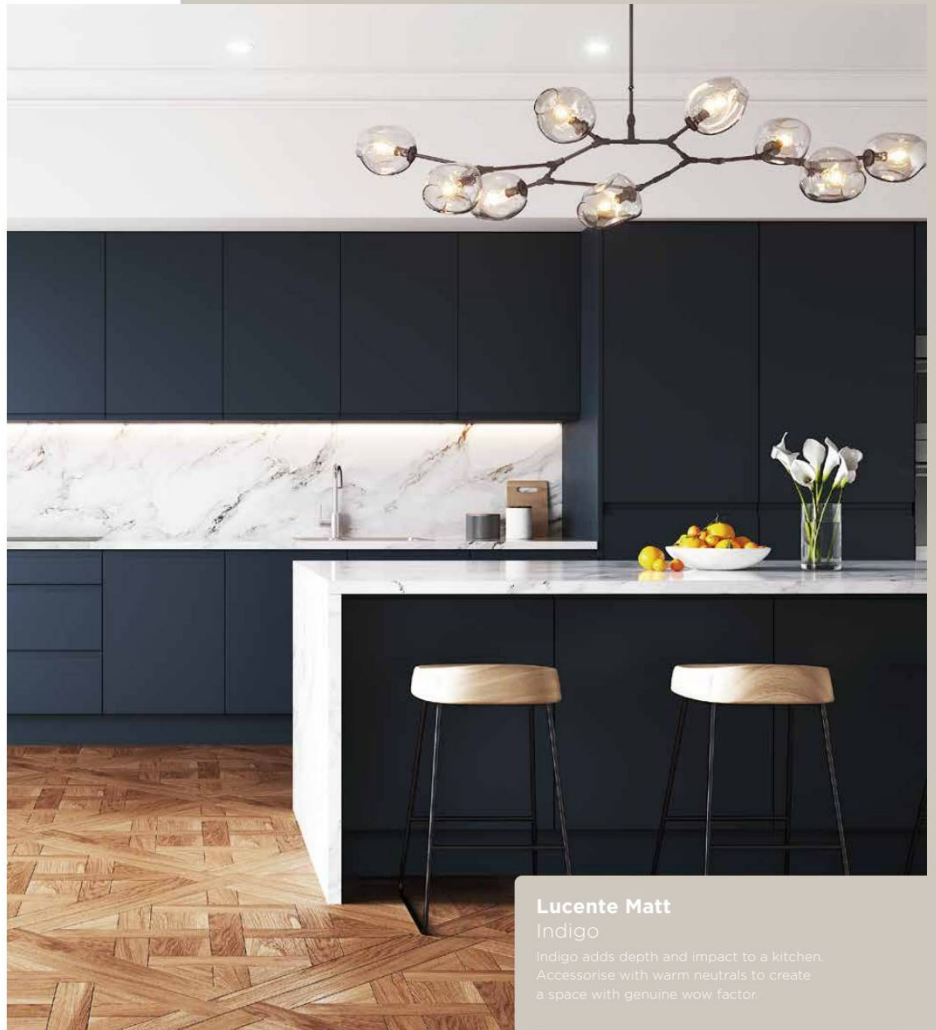

26

Lucente Matt
Indigo

Indigo adds depth and impact to a kitchen. Accessorise with warm neutrals to create a space with genuine wow factor.

27

PLATINUM

KITCHENS • BEDROOMS • MEDIA WALLS

VISIT

www.platinumkb.co.uk