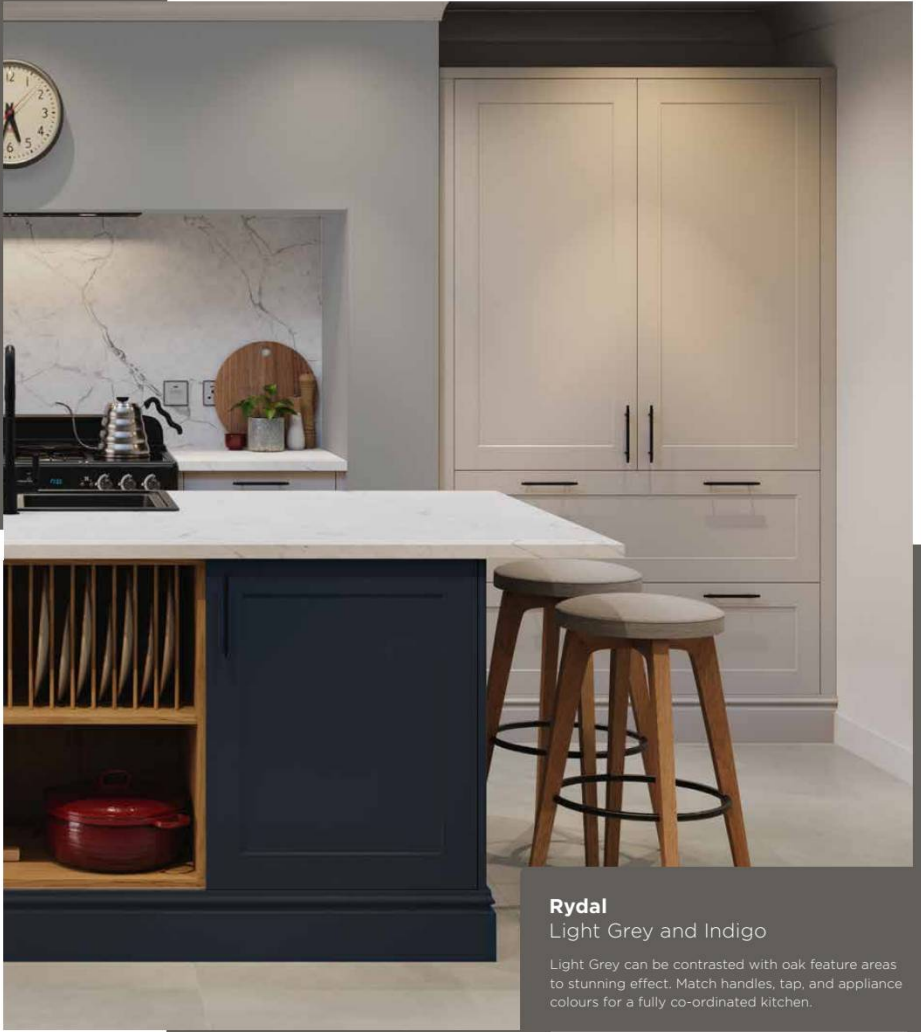

97

PLATINUM

KITCHENS • BEDROOMS • MEDIA WALLS

VISIT

www.platinumkb.co.uk

Rydal
Cashmere

Cashmere adds warmth to your kitchen and contrasts nicely with black handles and accessories.

Rydal
Light Grey and Indigo