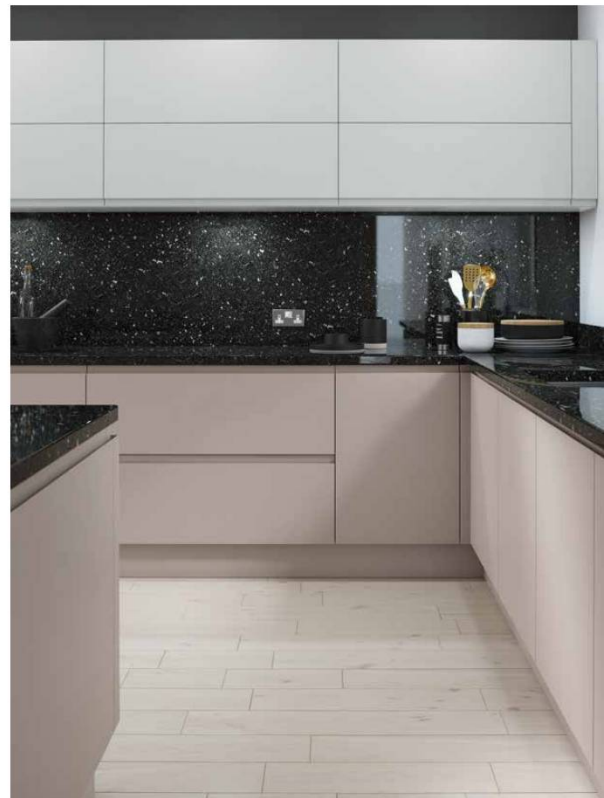

Beck Chrome Tap **pg181**

PLATINUM

KITCHENS • BEDROOMS • MEDIA WALLS

VISIT

www.platinumkb.co.uk