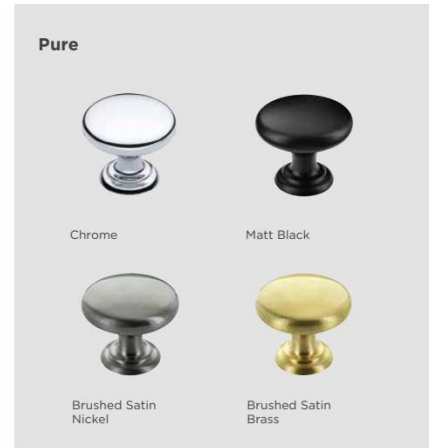

KITCHENS • BEDROOMS • MEDIA WALLS

VISIT

www.platinumkb.co.uk

SHAPED HANDLES

Wave Handles

A versatile shape, our Wave handles are available in five colours to suit any kitchen.

Front to Back

1. Matt Gold
2. Antique Copper
3. Graphite
4. Brushed Steel
5. Chrome

168

Kurva

Wide D

Strap

PROFILE HANDLES

Lip Handles
Use lip handles to create a minimalist handleless effect. Available in three sizes, in Matt Black and Chrome.

- Lip 50mm Chrome
- Lip 50mm Matt Black
- Lip 100mm Chrome
- Lip 100mm Matt Black
- Lip 200mm Chrome
- Lip 200mm Matt Black

169

PLATINUM

KITCHENS • BEDROOMS • MEDIA WALLS

VISIT

www.platinumkb.co.uk

SHAPED HANDLES

170

171

KNOBS

172

173

CUPS AND KNOBS

Sen

Brushed Satin Nickel

Brushed Satin Brass

Chrome