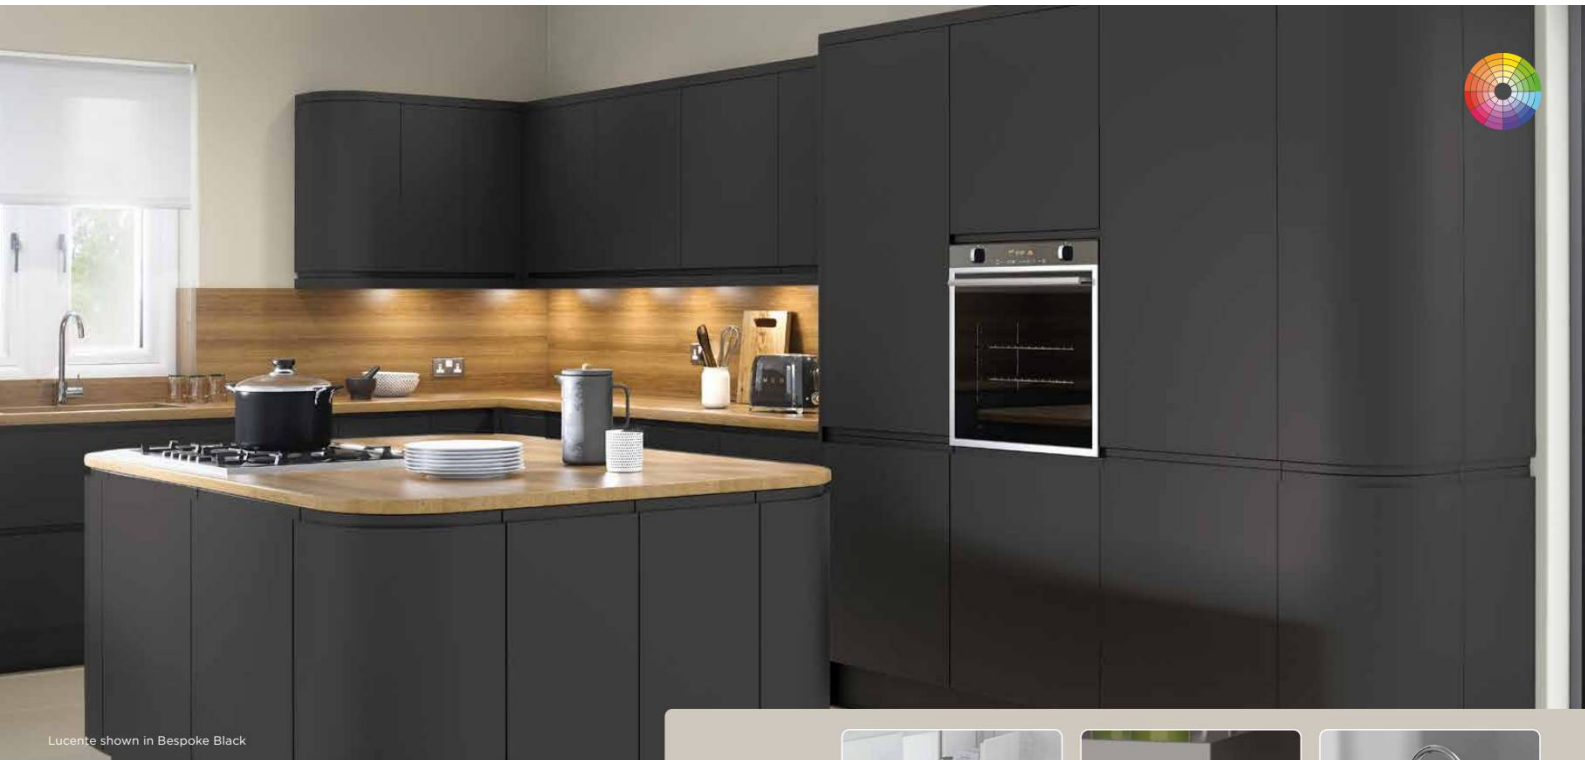

Lucente shown in Bespoke Black

LUCENTE

MODERN
J Pull design

Our Lucente range has a crisp J profile, creating contemporary handleless kitchens with a minimalist look. Lucente is available in both a gloss and matt finish to suit your personal preference, and can be matt painted in over 2700 colours as part of our Paint to Order offer.

EXPRESS MATT COLOURS

EXPRESS GLOSS COLOURS

GET THE LOOK ▶

Useful in any kitchen, pull out wirework storage solutions work especially well with minimalist designs such as Lucente.

Elite 300mm Pull Out Base **pg162**

Use shaped accessories for design cohesion. Shaped end posts on an island create a flowing aesthetic.

The sleek design of a curved chrome tap is ideal for Lucente kitchens.