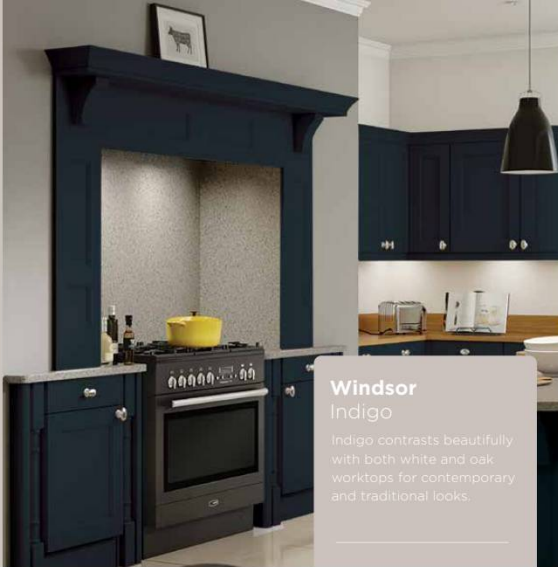

Windsor
Indigo

Indigo contrasts beautifully with both white and oak worktops for contemporary and traditional looks.