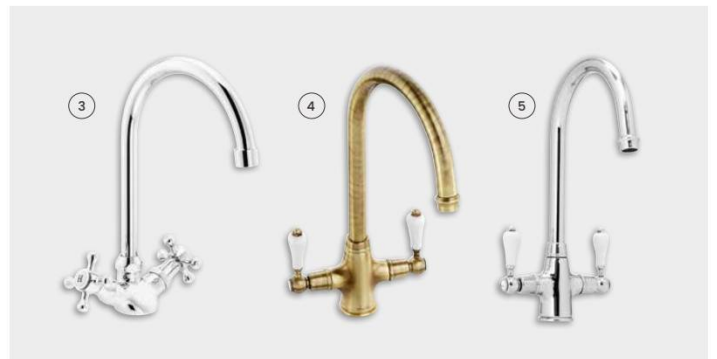

Spey Chrome & Matt Black

Brock Chrome

Prime Chrome

Severn Chrome

Single Lever Taps

Make a minimalist statement with a single lever tap, now available in a variety of colours.

Dual Lever Taps

Dual lever taps offer extra practicality and ease of use, as well as traditional and contemporary options.

1. Globe Matt Black
2. Globe Chrome
3. Globe Brushed Brass
4. Pico Quad Brushed Nickel

5. Pico Quad Chrome
6. Beck Chrome
7. Beck Brushed Nickel
8. Rissle Chrome
9. Linear Flair Chrome
10. Linear Flair Brushed Steel

1

2

- 1. Eden Matt Black
- 2. Eden Chrome
- 3. Ouse Chrome
- 4. Ludlow Antique Bronze
- 5. Ludlow Chrome
- 6. Tyne Chrome

182

The On Trend Kitchen Collection 2025

3

4

5