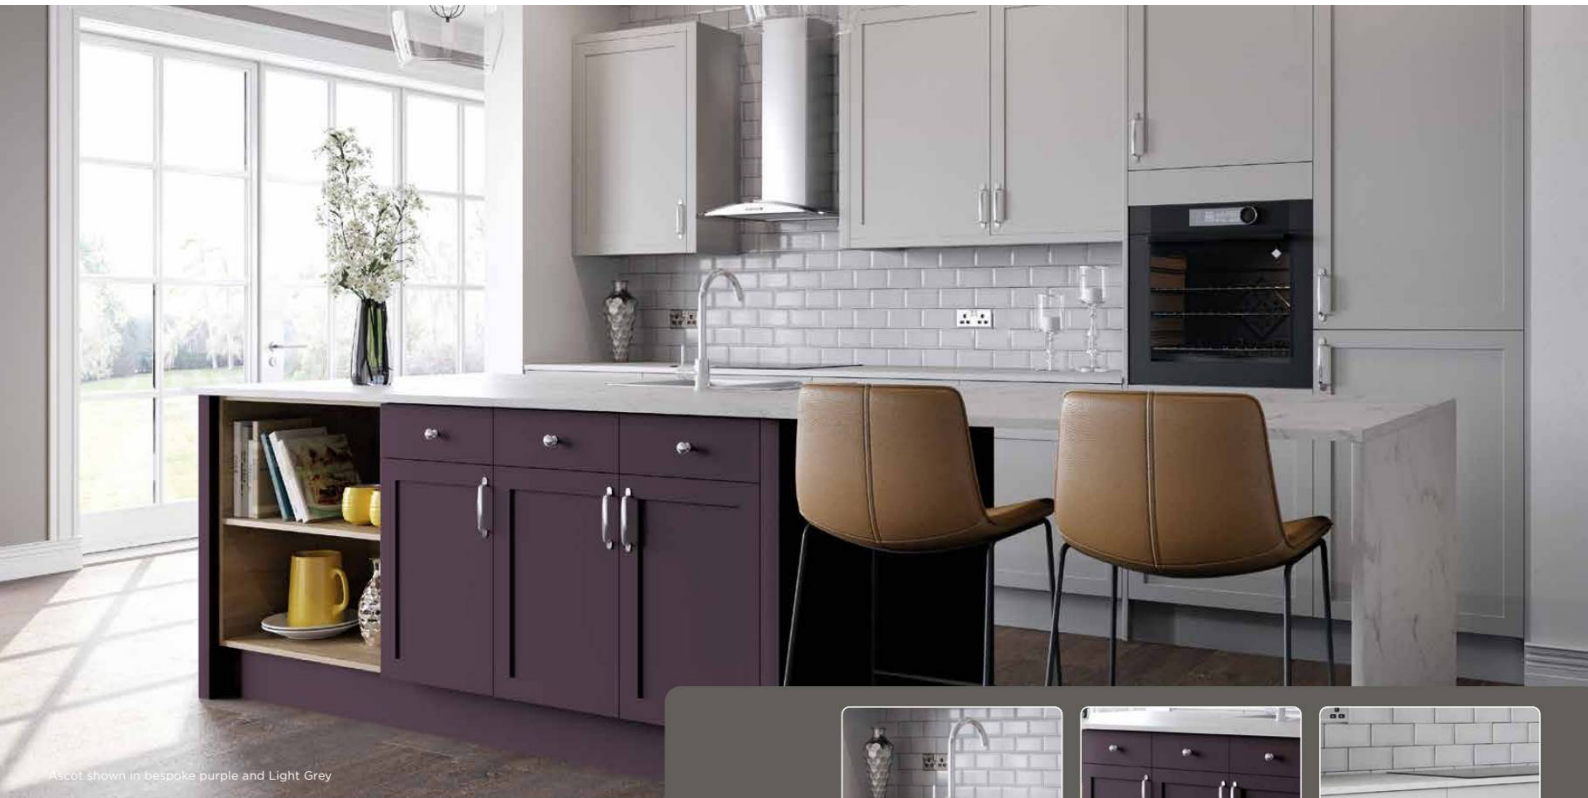

Ascot shown in bespoke purple and Light Grey

ASCOT

CLASSIC CONTEMPORARY
One Piece Shaker Design

The Ascot range takes the classic shaker design to a new contemporary level. With a reduced frame width and available in over 2700 colours from our Paint to Order service, Ascot is quickly becoming a firm favourite.

GET THE LOOK ▶

Co-ordinate tap and handle colours for a seamless look.

Mix and match bar and knob handles to complement the slim frame design of Ascot.

Drawer line enhances ease of access to your kitchen essentials in base units.

Victorian Handle in Chrome **pg171**
Round Knob Handle in Chrome **pg174**

PLATINUM

KITCHENS • BEDROOMS • MEDIA WALLS

VISIT

www.platinumkb.co.uk